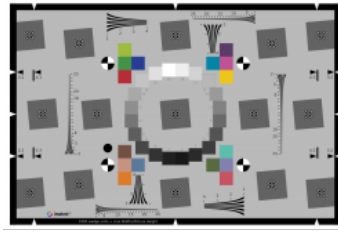

Geometric Test Charts

High-precision
checkerboard chart
-7x9 with 25mm
checkerboard size

Dot Pattern Test
Chart

Color Spilled Coins
(Dead Leaves) Test
Chart

Black & White
Imatest Spilled Coins
(Dead Leaves) Test
Chart

Random Pattern (Noise)
Test Chart

Log Frequency
Contrast Chart

Color Test Charts

ColorGauge Miniaturized Chart

Rez Checker Target

X-Rite ColorChecker Classic Chart

X-Rite Digital ColorChecker SG

Small Color Chart

ChromaDuMonde 28R

ChromaDuMonde 12+4R

ISO Test Charts

Photographic ISO 12233: 2014 (eSFR) chart

eSFR ISO Test Charts on Color High-Precision LVT Film

Inkjet ISO 12233: 2014 Edge SFR (eSFR) chart

ISO 12233: 2014 Edge SFR (eSFR) chart with extra wedges