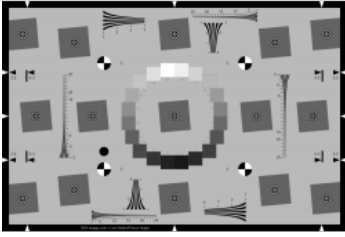

ISO Test Charts

Photographic ISO 12233: 2014 (eSFR) chart